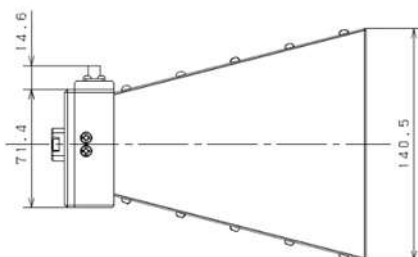

## 製品概要

Model : MDH0118

Frequency Range(GHz)	1 - 18
Gain(dBi)	5 - 14 Typ.
Polarization	Linear
VSWR	3.0:1 Typ.
Connector	SMA - Female
Power Handling(W)	1W Max. CW
Net Weight(Kg)	1.5 Around
Size(mm)	246x140x190 Typ.

## 外形寸法図 (mm)