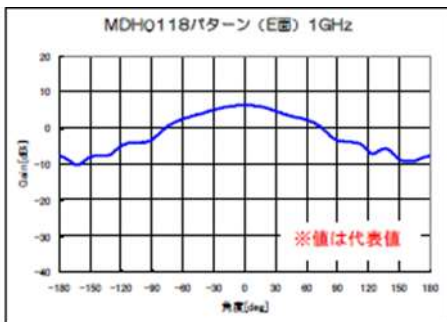

放射パターン (Typ.)

1GHz(E面)