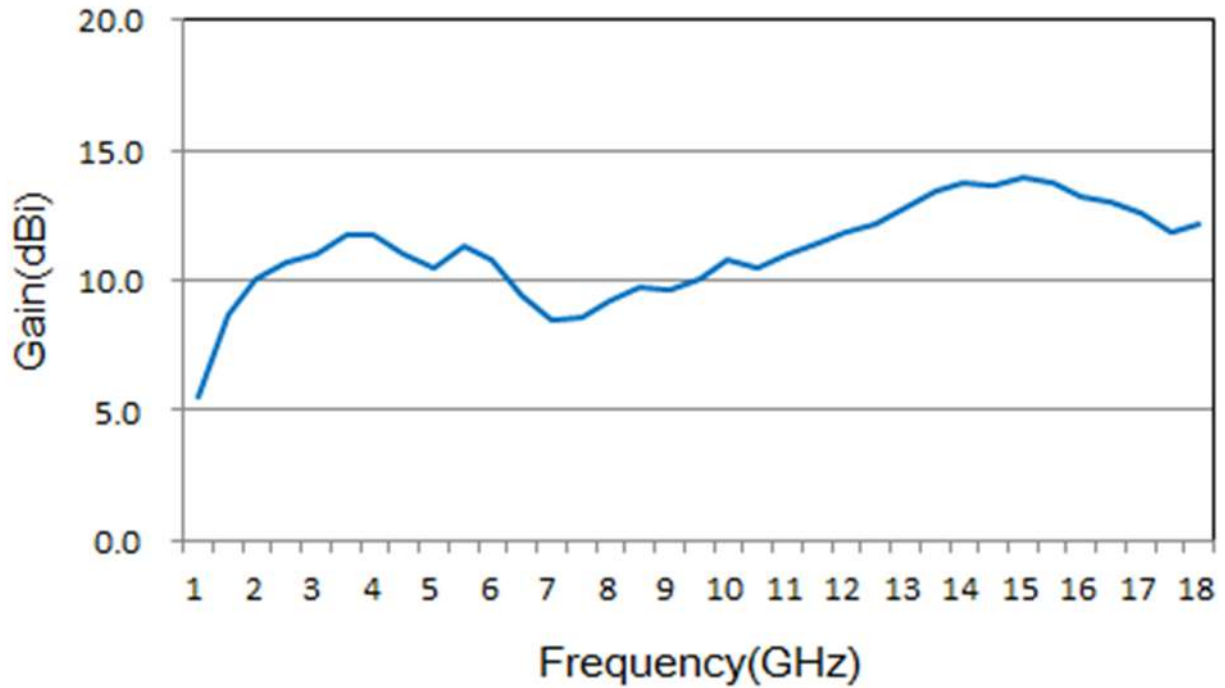

アンテナ利得 (Typ.)