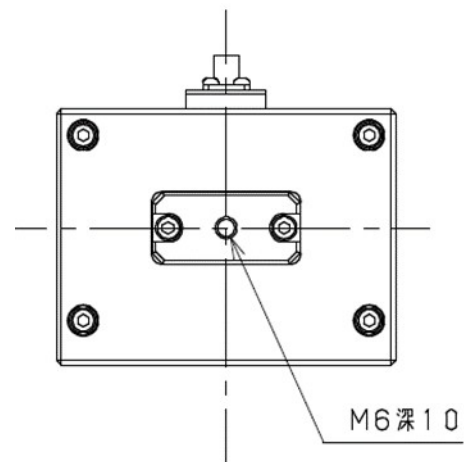

## 製品概要

Model : MDH0118

Frequency Range(GHz)	1 - 18
Gain(dBi)	5 - 14 Typ.
Polarization	Linear
VSWR	3.0:1 Typ.
Connector	SMA - Female
Power Handling(W)	1W Max. CW
Net Weight(Kg)	1.5 Around
Size(mm)	246x140x190 Typ.

## 外形寸法図 (mm)