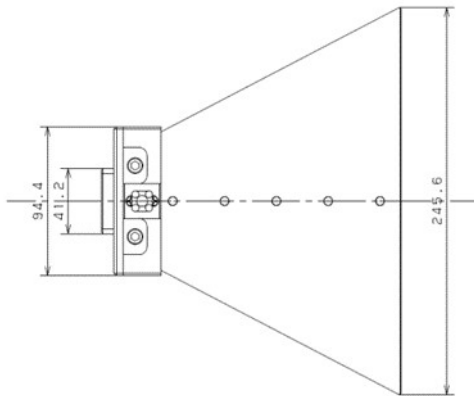

## 製品概要

Model : MDH0118

Frequency Range(GHz)	1 - 18
Gain(dBi)	5 - 14 Typ.
Polarization	Linear
VSWR	3.0:1 Typ.
Connector	SMA - Female
Power Handling(W)	1W Max. CW
Net Weight(Kg)	1.5 Around
Size(mm)	246x140x190 Typ.

## 外形寸法図 (mm)